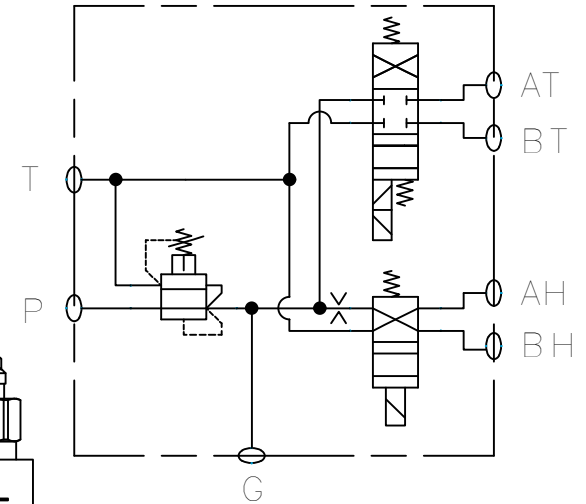

## QUICK HITCH / TILT MANIFOLD

Max pressure: 350 bar, Red/Relieving 10-210 bar  
 Capacity: 30 L/min.  
 Ports: ALL #6 SAE (9/16" UNO)  
 Mounting: 8.5mm THROUGH

Ordering Code	Approx. Weight (kg)
ETD34ABOS-10A	4.087 kg

↑ Voltage Series  
 Voltage: A:12 VDC  
 B:24 VDC