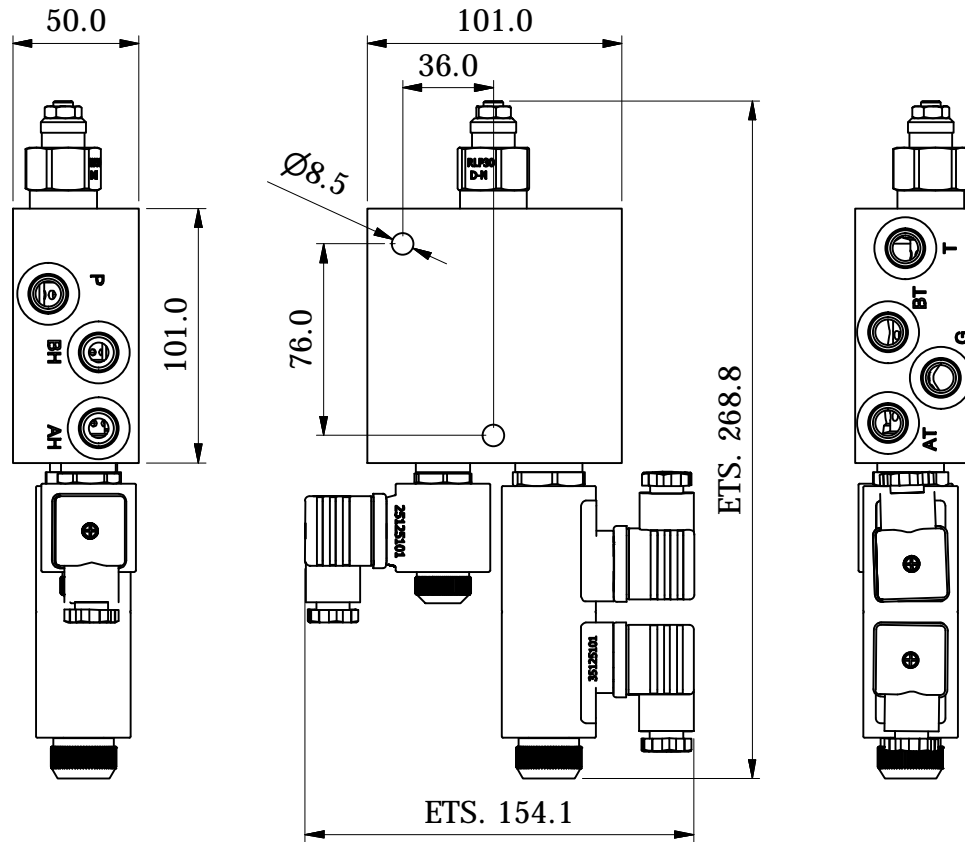

## QUICK HITCH / TILT MANIFOLD

Max pressure: 350 bar, Red/Relieving 10-210 bar  
 Capacity: 30 L/min.  
 Ports: ALL #6 SAE (9/16" UNO)  
 Mounting: 8.5mm THROUGH

Ordering Code	Approx. Weight (kg)
ETD34ABOS-10A	4.087 kg

↑ Voltage Series  
 Voltage: A:12 VDC  
 B:24 VDC