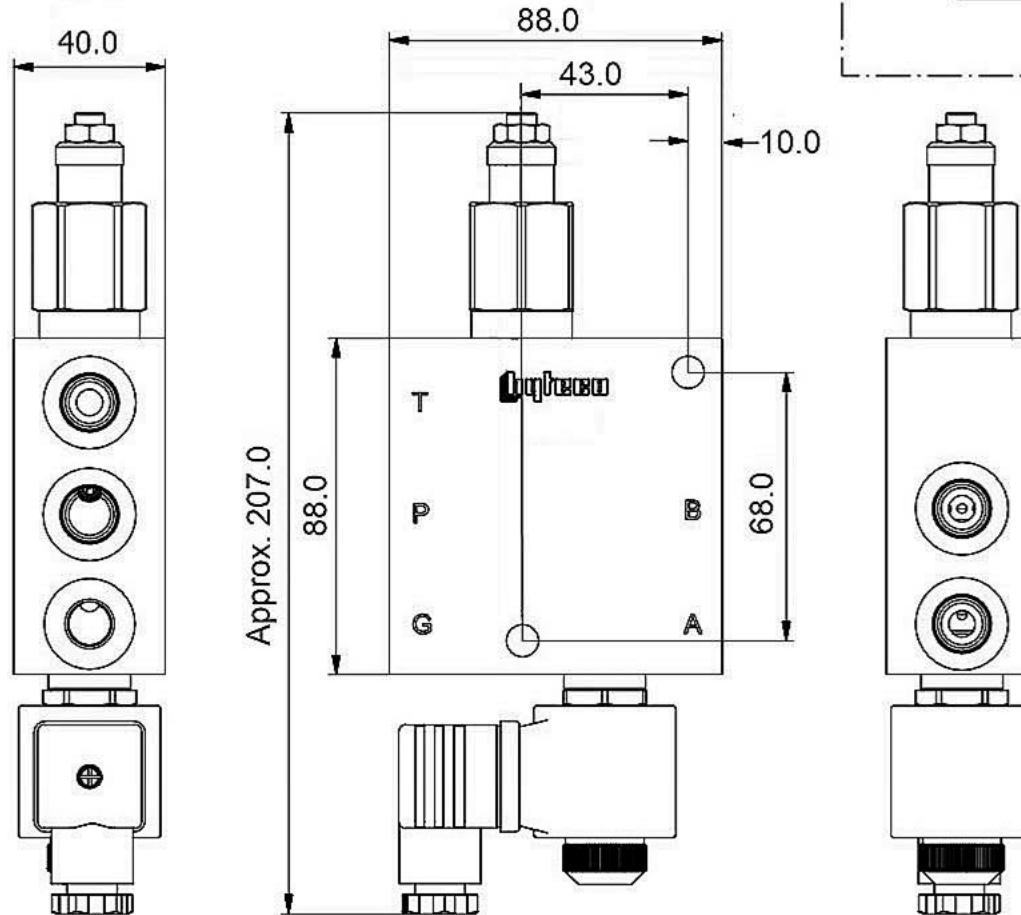

LQRPS QUICK HITCH / REDUCING VALVE

59 Kremzow Rd, Brendale, QLD, Australia 4500
 Tel: +61 7 3881 3312, Fax: +61 7 3881 3314
 Email: sales@hyteco.com.au
 Web: www.hyteco.com.au

Max pressure: 350 bar, Red/Relieving 50-315 bar
 Capacity: 15 L/min
 Ports: All G1/4 (1/4" BSPP)
 Mounting: 8.5mm Through
 Material: Steel/Ductile Iron plated

Ordering Code	Approx. Weight (kg)
LQRPS-xx	2.36 kg

xx = Voltage: 12 = 12 Vdc
 24 = 24 Vdc