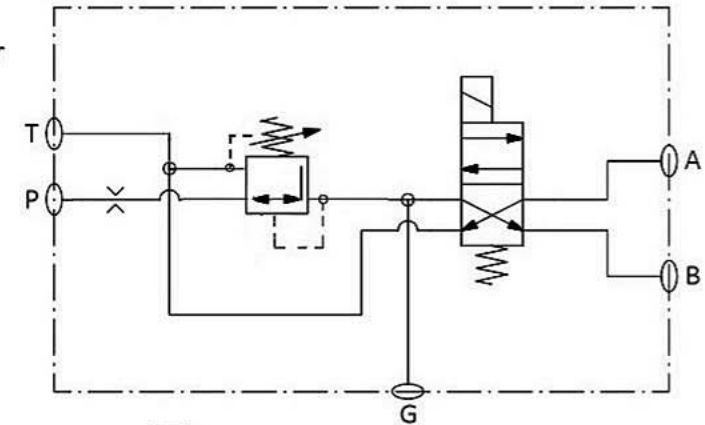

LQRPS QUICK HITCH / REDUCING VALVE

59 Kremzow Rd, Brendale, QLD, Australia 4500
 Tel: +61 7 3881 3312, Fax: +61 7 3881 3314
 Email: sales@hyteco.com.au
 Web: www.hyteco.com.au

Max pressure: 350 bar, Red/Relieving 50-315 bar
 Capacity: 15 L/min
 Ports: All G1/4 (1/4" BSPP)
 Mounting: 8.5mm Through
 Material: Steel/Ductile Iron plated

Ordering Code	Approx. Weight (kg)
LQRPS-xx	2.36 kg

xx = Voltage: 12 = 12 Vdc
 24 = 24 Vdc