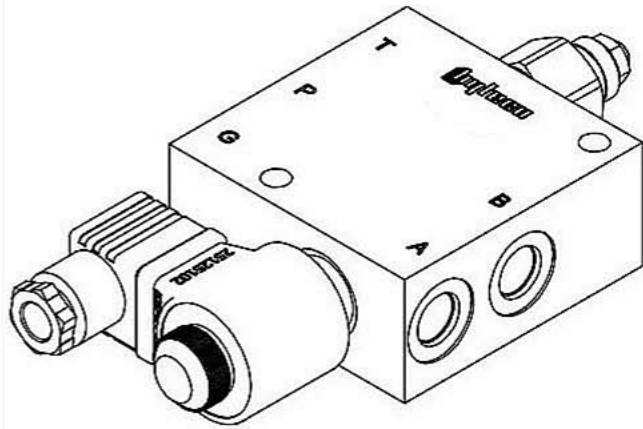

LQRPS QUICK HITCH / REDUCING VALVE

59 Kremzow Rd, Brendale, QLD, Australia 4500
 Tel: +61 7 3881 3312, Fax: +61 7 3881 3314
 Email: sales@hyteco.com.au
 Web: www.hyteco.com.au

Max pressure: 350 bar, Red/Relieving 50-315 bar
 Capacity: 15 L/min
 Ports: All G1/4 (1/4" BSPP)
 Mounting: 8.5mm Through
 Material: Steel/Ductile Iron plated

Ordering Code	Approx. Weight (kg)
LQRPS-xx	2.36 kg

xx = Voltage: 12 = 12 Vdc
 24 = 24 Vdc